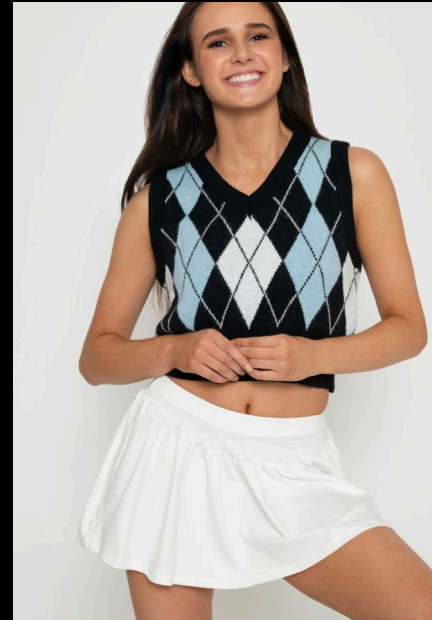

# driven

NATALIE MARX

# driven

INFO@DRIVENAGENCYLA.COM | 818\*505\*3004

HEIGHT 5'8.5" BUST 34" WAIST 25" HIPS 34" INSEAM 33"  
SHOE 8.5US HAIR COLOR BROWN EYES COLOR BROWN