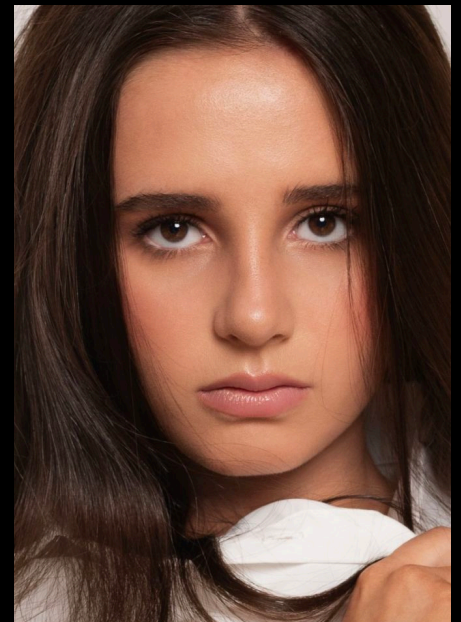

# driven

NATALIE MARX

# driven

INFO@DRIVENAGENCYLA.COM | 818\*505\*3004

HEIGHT 5'8.5" BUST 34" WAIST 25" HIPS 34" INSEAM 33"  
SHOE 8.5US HAIR COLOR BROWN EYES COLOR BROWN