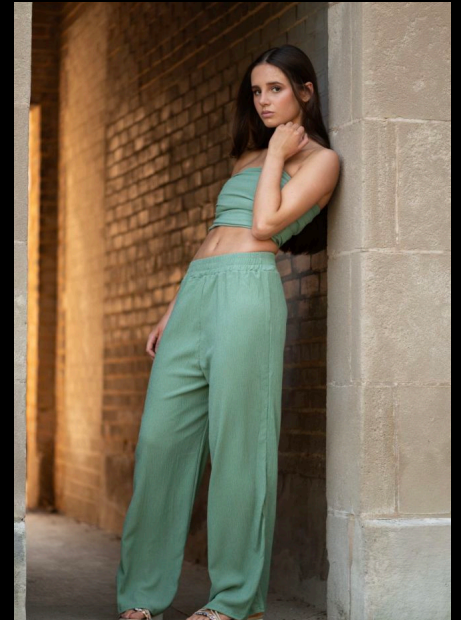

# driven

NATALIE MARX

# driven

INFO@DRIVENAGENCYLA.COM | 818\*505\*3004

HEIGHT 5'8.5" BUST 34" WAIST 25" HIPS 34" INSEAM 33"  
SHOE 8.5US HAIR COLOR BROWN EYES COLOR BROWN