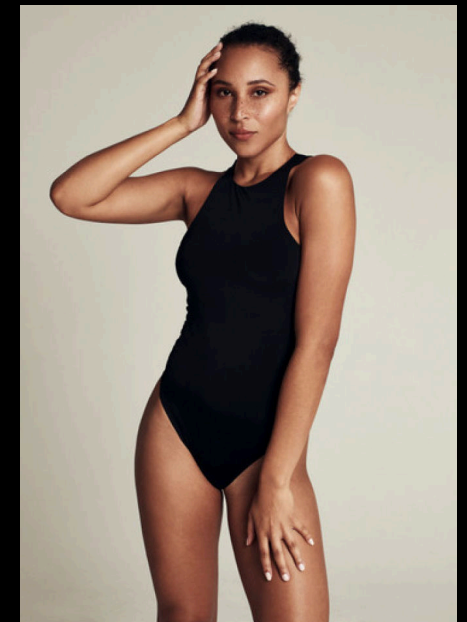

driven

MAKAILA FLANNIGAN

driven

INFO@DRIVENAGENCYLA.COM | 818\*505\*3004

HEIGHT 5'8" BUST 34" WAIST 28" HIPS 36" SHOE 8.5 US  
HAIR COLOR BROWN EYES COLOR BROWN