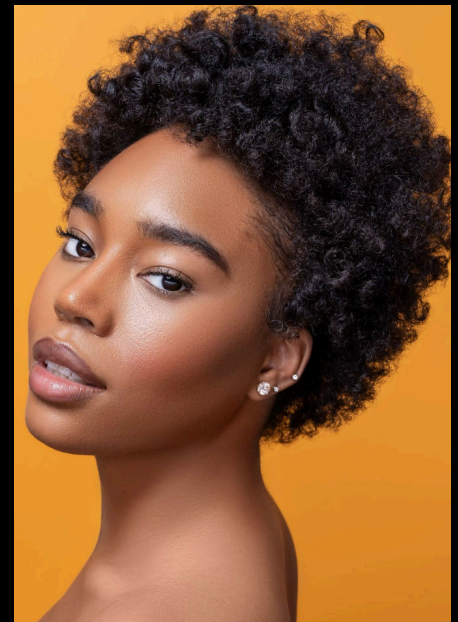

driven

CHARNAE PAYNE

driven

INFO@DRIVENAGENCYLA.COM | 818*505*3004

HEIGHT 5'7" BUST 34" WAIST 26" HIPS 39" SHOE 9 US
HAIR COLOR DARK BROWN EYES COLOR BROWN