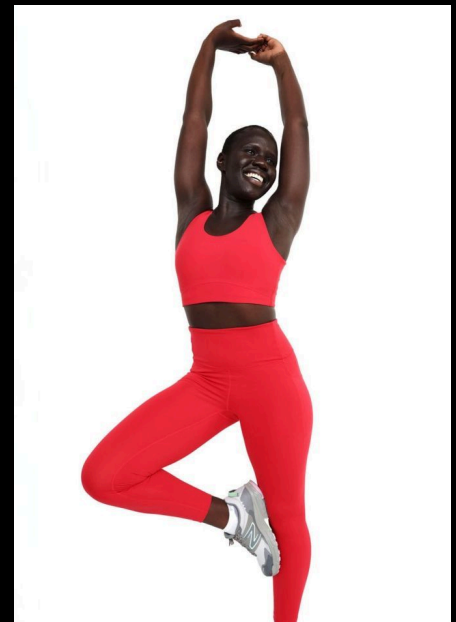

driven

KAJO EVANSON

driven

INFO@DRIVENAGENCYLA.COM | 818*505*3004

HEIGHT 5'6" BUST 34" WAIST 28" HIPS 40" SHOE 10US
HAIR COLOR BLACK EYES COLOR BROWN