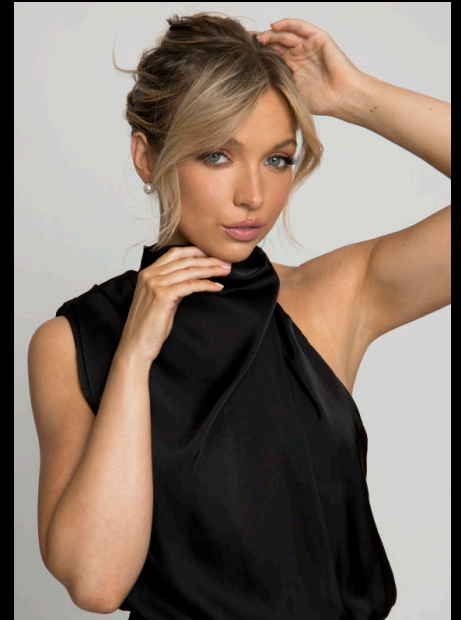

driven

ALISON BOWLES

driven

INFO@DRIVENAGENCYLA.COM | 818*505*3004

HEIGHT 5'5" BUST 32" WAIST 25" HIPS 36" SHOE 6 US
HAIR COLOR BLONDE EYES COLOR BLUE