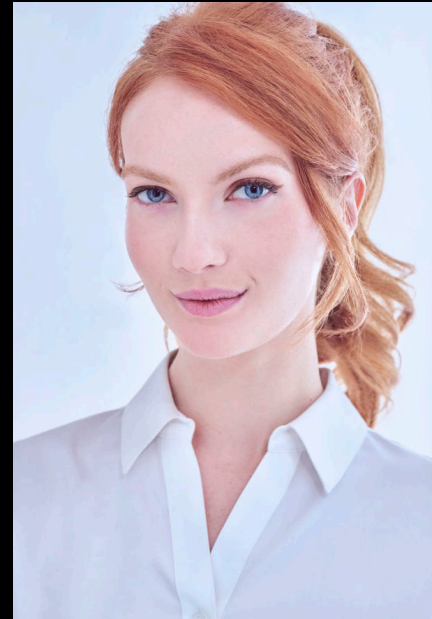

driven

HOLLYFRINK

driven

INFO@DRIVENAGENCYLA.COM | 818*505*3004

HEIGHT 5'8" BUST 32" WAIST 24" HIPS 38" SHOE 8 US
HAIR COLOR AUBURN EYES COLOR BLUE